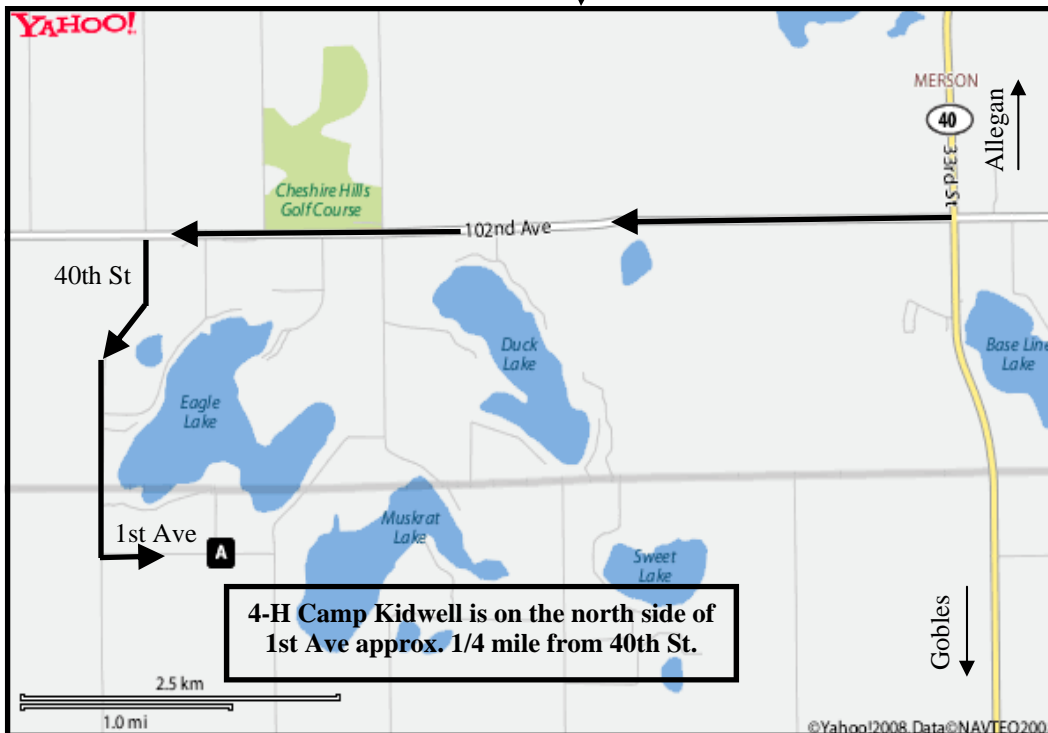

Directions to 4-H Camp Kidwell

39000 1st Ave Bloomingdale, MI 49026

From North and East -
At the corner of M-40 and 102nd Ave, go west on 102nd Ave to 40th st. Go south on 40th st. to 1st ave. turn east on 1st Ave. 4-H Camp Kidwell will be on the north side of 1st Ave about 1/4 of a mile from 40th st.

From South and West -
Turn north on CR 665 from M-43, follow CR 665 through Bloomingdale to CR 390, turn East on CR 390. Follow CR 390 to 40th St, turn north on 40th St. Follow 40th to 1st Ave, and Turn east. 4-H Camp Kidwell will be on the north side of 1st Ave about 1/4 of a mile from 40th st.