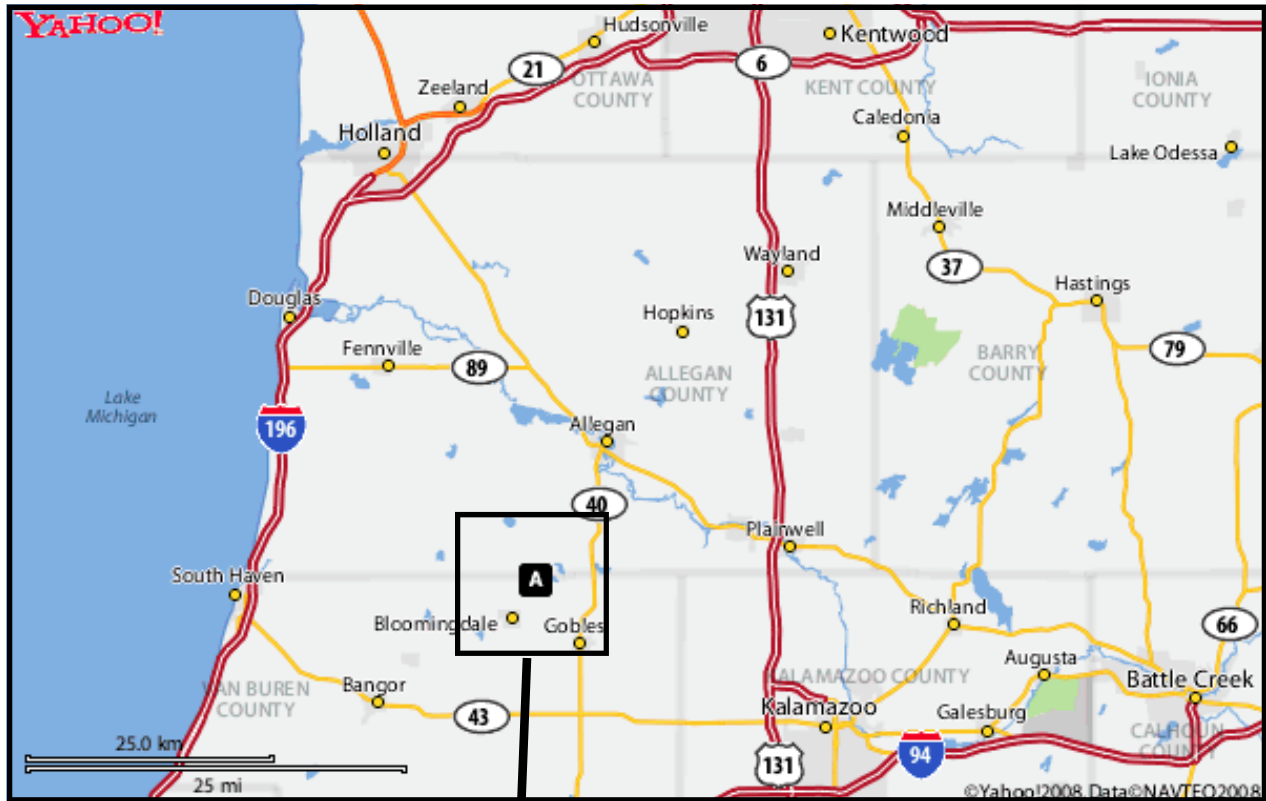

Directions to 4-H Camp Kidwell

39000 1st Ave Bloomingdale, MI 49026

From North and East -
At the corner of M-40 and 102nd Ave, go west on 102nd Ave to 40th st. Go south on 40th st. to 1st ave. turn east on 1st Ave. 4-H Camp Kidwell will be on the north side of 1st Ave about 1/4 of a mile from 40th st.

From South and West -
Turn north on CR 665 from M-43, follow CR 665 through Bloomingdale to CR 390, turn East on CR 390. Follow CR 390 to 40th St, turn north on 40th St. Follow 40th to 1st Ave, and Turn east. 4-H Camp Kidwell will be on the north side of 1st Ave about 1/4 of a mile from 40th st.